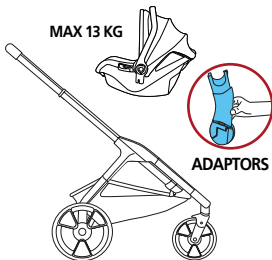

KEEP + KOOS

MAX 13 KG