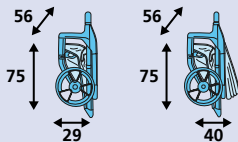

INSTRUCTIONS

 **Jané** KEEP

www.janeworld.com

* aprox

MAX 22 KG

MAX 4 KG

KEEP + SLEEP

MAX 9 KG

ADAPTORS

KEEP + SWEET

MAX 9 KG

ADAPTORS

KEEP + KOMBIBABY

MAX 13 KG

ADAPTORS

KEEP + KOOS