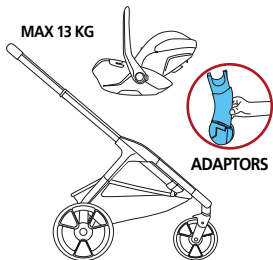

INSTRUCTIONS

 **Jané** KEEP

www.janeworld.com

* aprox

MAX 22 KG

MAX 4 KG

KEEP + SLEEP

MAX 9 KG

ADAPTORS

KEEP + SWEET

MAX 9 KG

ADAPTORS

KEEP + KOMBIBABY

MAX 13 KG

ADAPTORS

KEEP + KOOS

MAX 13 KG

ADAPTORS

x 1

x 2

x 2

x 1

x 1

x 1