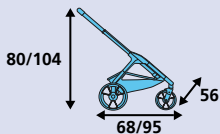

INSTRUCTIONS

 **Jané** KEEP

www.janeworld.com

* aprox

MAX 22 KG

MAX 4 KG

KEEP + SLEEP

MAX 9 KG

ADAPTORS

KEEP + SWEET

MAX 9 KG

ADAPTORS

KEEP + KOMBIBABY

MAX 13 KG

ADAPTORS

KEEP + KOOS