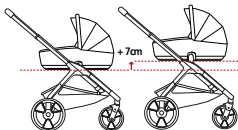

INSTRUCTIONS

 **Jané** KEEP

www.janeworld.com

* aprox

MAX 22 KG

MAX 4 KG

KEEP + SLEEP

MAX 9 KG

ADAPTORS

KEEP + SWEET

MAX 9 KG

ADAPTORS

KEEP + KOMBIBABY

MAX 13 KG

ADAPTORS

KEEP + KOOS