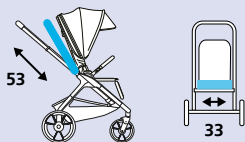

INSTRUCTIONS

 **Jané** KEEP

www.janeworld.com

* aprox

MAX 22 KG

MAX 4 KG

KEEP + SLEEP

MAX 9 KG

ADAPTORS

KEEP + SWEET

MAX 9 KG

ADAPTORS

KEEP + KOMBIBABY

MAX 13 KG

ADAPTORS

KEEP + KOOS